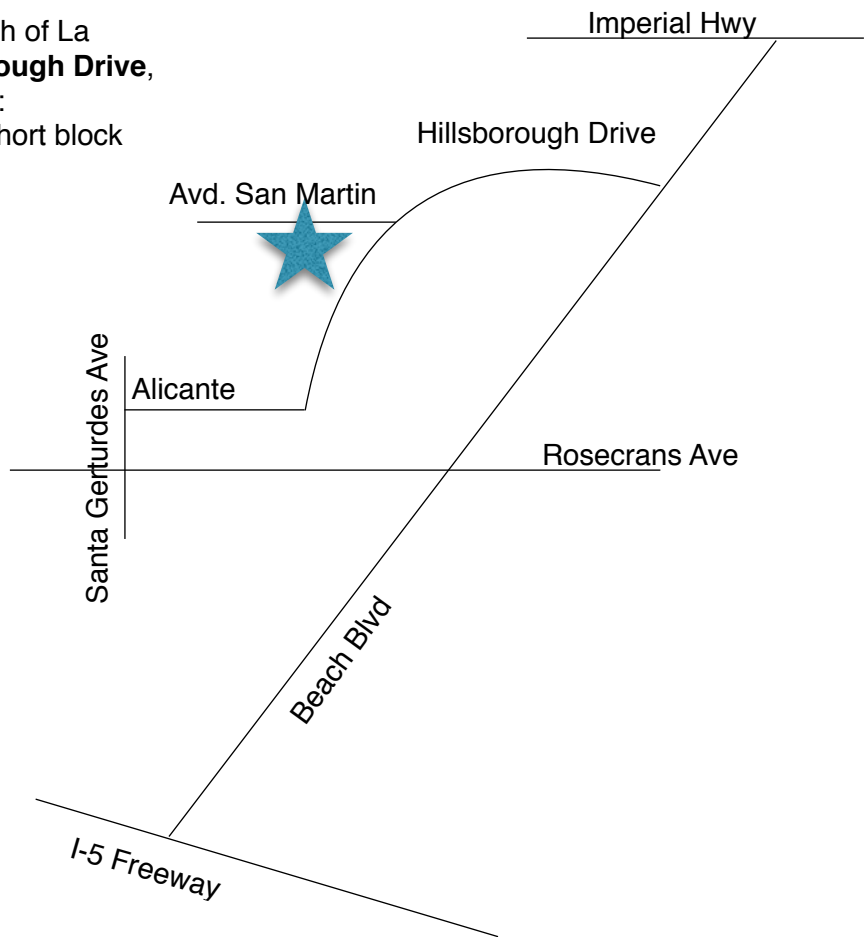

The Community Presbyterian Church of La Mirada's address is **13701 Hillsborough Drive**, but you won't find it on Hillsborough:  
**Turn on Avd. San Martin**, drive a short block and turn left into the parking lot

MAP NOT TO SCALE

**Sunday, November 15: Gala Fundraising Concert at 4 pm**

Doors open for public at 3:45

*Thank you for donating to raise funds for scholarships for our students.*